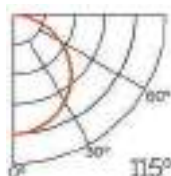

Opal

Transl. 70%
Dif. 80%
CCT Var. -100K

Negro

Transl. 50%
Dif. 75%
CCT Var. +25K

Transparente

Transl. 70%
Dif. 80%
CCT Var. -100K

Micropismatico

Transl. 65%
Dif. 75%
CCT Var. -100K