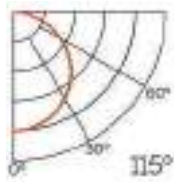

Opal

Transl.	70%
Dif.	80%
CCT Var.	-100K

Negro

Transl.	50%
Dif.	75%
CCT Var.	+25K

Transparente

Transl.	70%
Dif.	80%
CCT Var.	-100K

Micropismático

Transl.	65%
Dif.	75%
CCT Var.	-100K