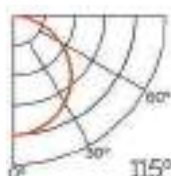

Transl. 70%
Dif. 80%
CCT Var. -100K

Negro

Transl. 50%
Dif. 75%
CCT Var. +25K

Transparente

Transl. 70%
Dif. 80%
CCT Var. -100K

Micropismatico

Transl. 65%
Dif. 75%
CCT Var. -100K

Instalación